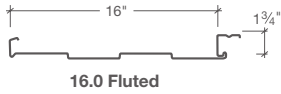

DESIGNER® SERIES