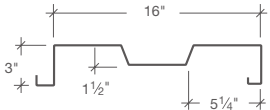

SHADOWRIB™